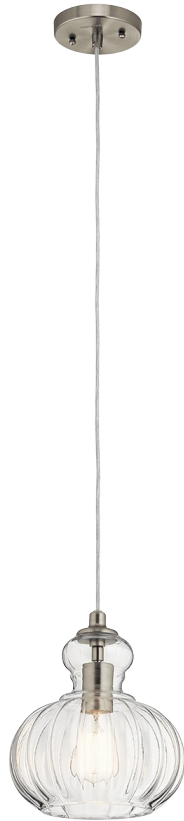

Riviera Collection
 Riviera 1 Light Mini Pendant NI
 43956NI (Brushed Nickel)

Project Name: _____
 Location: _____
 Type: _____
 Qty: _____
 Comments: _____

Ordering Information

Product ID	43956NI
Finish	Brushed Nickel
Available Finishes	OZ, NI
Collection	Riviera Collection

Dimensions

Base Backplate	4.75 DIA
Weight	3.10 LBS

Specifications

Material	Steel
Diffuser Description	Clear Ribbed

Electrical

Voltage	120 V
---------	-------

Qualifications

Safety Rated	Dry
Warranty	www.kichler.com/warranty

Primary Lamping

Light Source	Incandescent
Lamp Included	Not Included
# of Bulbs/LED Modules	1
Socket Wire	105
Socket Type	Medium
Lamp Type	A19

Dimensions

Height	10.25"
Overall Height	113.00"
Width	8.75"

Alternate Lamps

Lamp Included	Bulb Listing	Light Source	Max Wattage/Range	Bulb Product ID	Dimming
No	Alternate	INCA	60W	4071CLR	