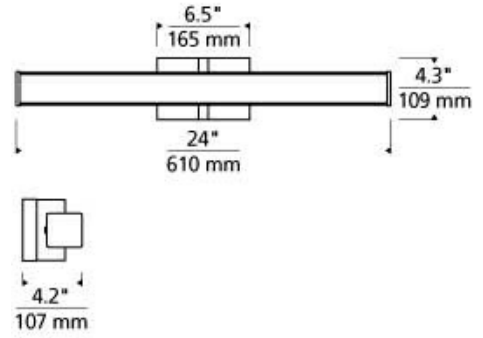

PRODUCT FEATURES

- Sleek and stylish contemporary 24" bath bar
- Available in 3 distinct finishes
- Also available as Ellis 36 and Ellis Wall
- Can be mounted vertically or horizontally
- Energy-efficient integrated LED, fully dimmable to create the desired ambiance
- 5-year warranty with integrated LED

LAMPING

LED includes 24 watt, 1909.4 delivered lumen, 90 CRI, 3000K LED module. Dimmable with most LED compatible ELV and TRIAC dimmers. Mounts vertically or horizontally. ADA compliant.

Satin Nickel

Chrome

Satin Nickel

ORDERING INFORMATION

700BCELI	LENGTH (A)	FINISH	LAMP
	24 24"	C CHROME	-LED930 LED 90 CRI 3000K 120V
		S SATIN NICKEL	-LED930-277 LED 90 CRI 3000K 277V

700BCELI _____

JOB NAME _____

NOTES _____

ELLIS 24 BATH

SPECIFICATIONS

HARDWARE MATERIAL	Metal
SHADE MATERIAL	Acrylic
NET WEIGHT	3 lbs
HEIGHT	4.3in
WIDTH	4.2in
LENGTH	24in
WET LISTED	
DAMP LISTED	Yes
DRY LISTED	
GENERAL LISTING	ETL Listed
INCLUDES	